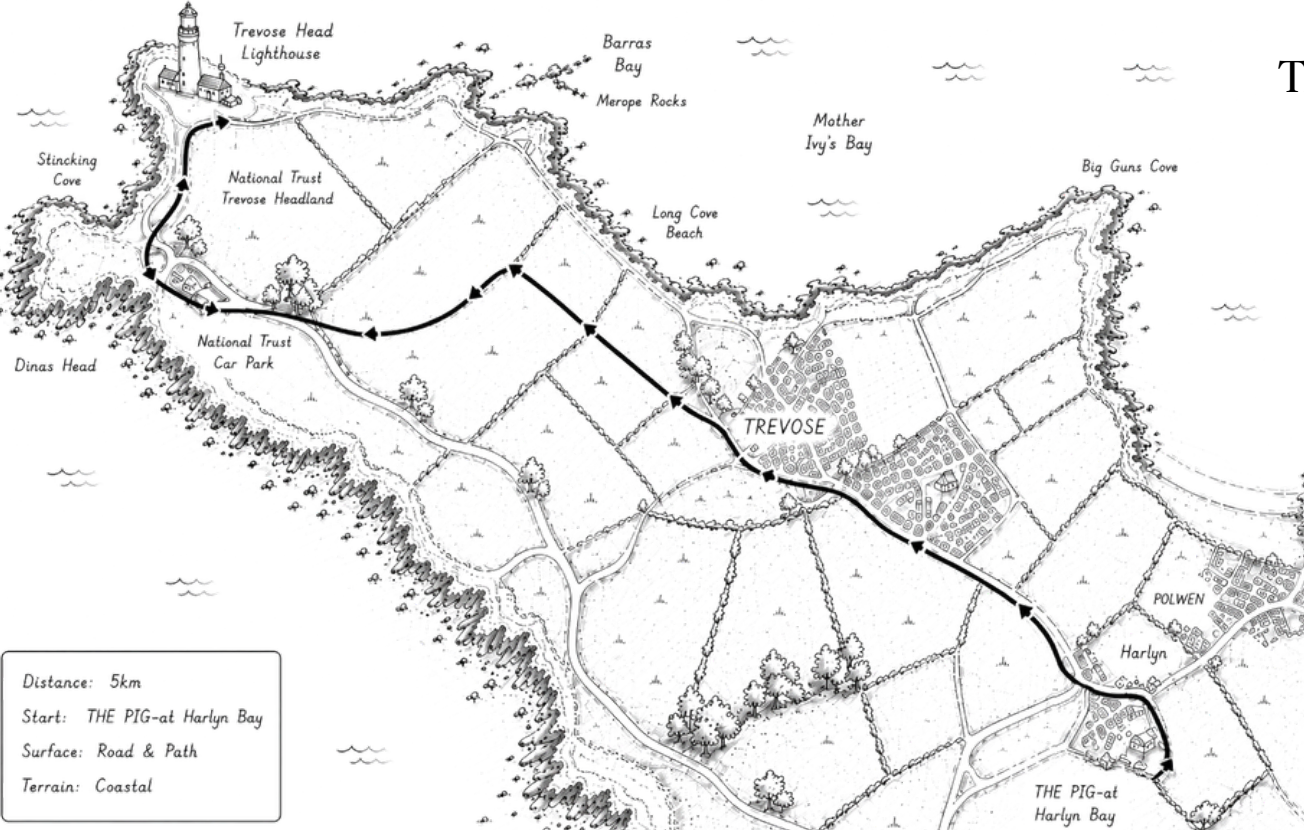

Trevoze Head 5k Run

Digital Version

1. Leave the Map Room and follow the Residents' Driveway.
2. Take the cut-through in the hedgerow on the left.
3. Turn left onto Harlyn Bay Road and continue to the T-junction.
4. Turn right and follow the road to Trevoze Head.
5. Head back the way you came.
6. At the T-junction, turn left.
7. Look out for the cut-through back on your right.